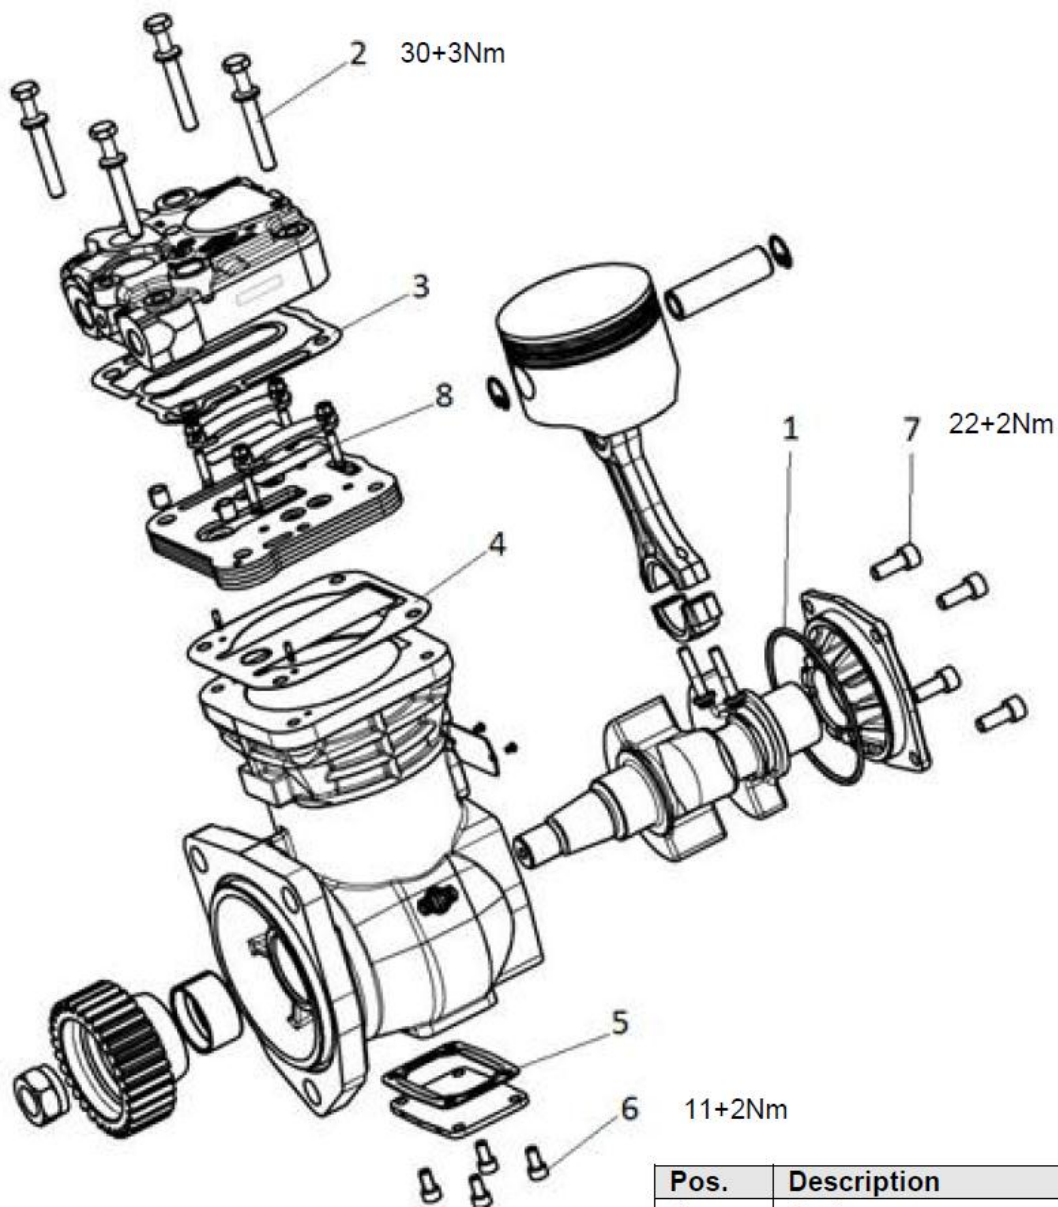

Oprávérenská sada SEB015800051

Pos.	Description	Qty.
1	O-ring	1
2	Cylinder head screws	4
3	Cylinder head gasket	1
4	Inlet reed	1
5	Sump plate gasket	1
6	Sump plate screws	1
7	Rear cover screws	4
8	Delivery reeds	2